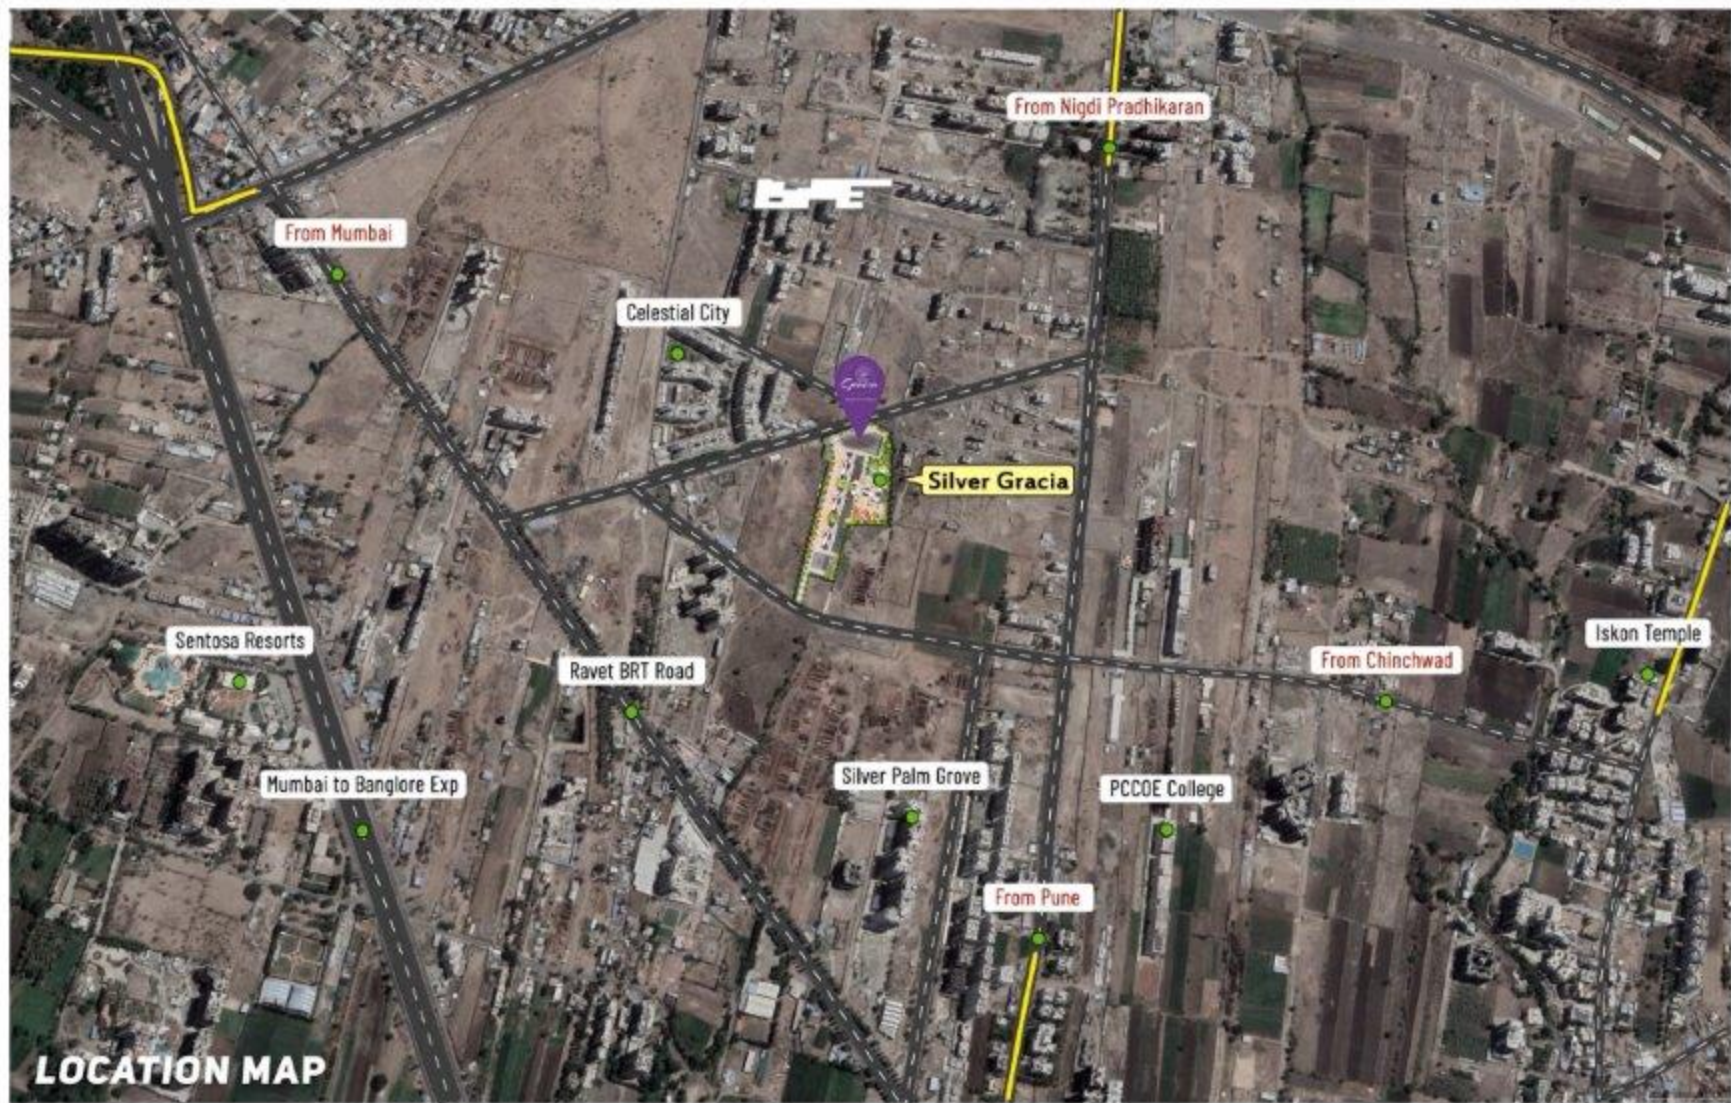

MAIN DRIVEWAY

ENTRANCE LOBBY FOR EACH BUILDING

An aerial view of a modern high-rise apartment building. The building features a central courtyard area with multiple levels of connecting bridges. The bridges are landscaped with greenery and contain various amenities such as a tennis court, a swimming pool, and a lounge area. The building's facade is composed of white and light brown panels, with a grid-like pattern of windows and balconies. The surrounding area includes other buildings and green spaces.

0.00.10

0.05.30

SWIMMING POOL WITH JACUZZI

SWIMMING POOL WITH JAC

PARTY LAWN

CLUB WITH MULTIPURPOSE HALL

ACCESS & ENTRANCE TO CLUB HOUSE

LOCATION MAP

KIDS' ADVENTURE PARK

INDOOR CHAMPION ZONE

YOGA PAVILLION

ROOFTOP JAPANESE GARDEN

SITOUT FOR SENIORS

DIY VEGGIE ZONE

TEMPLE

LOCATION MAP