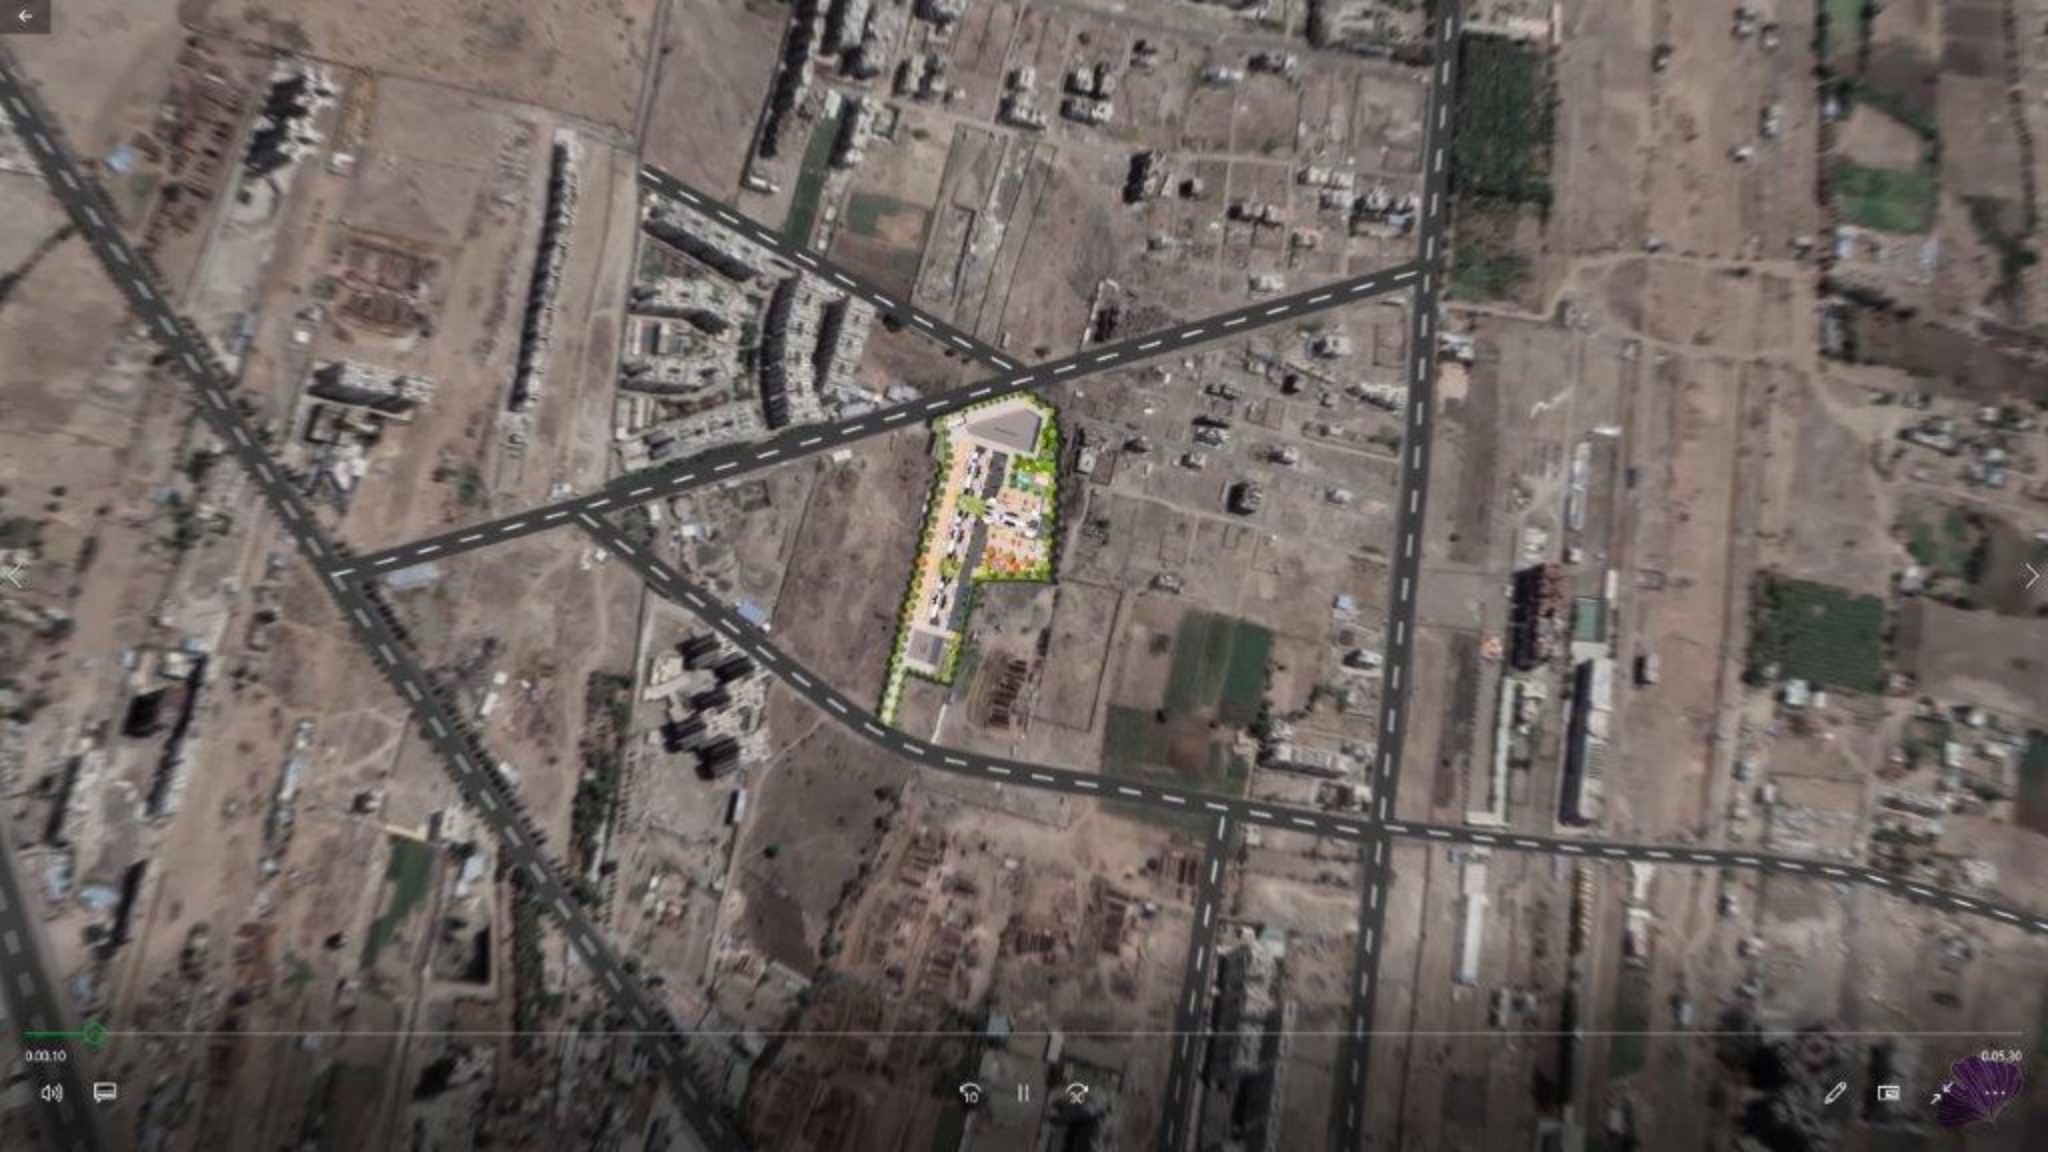

MAIN DRIVEWAY

ENTRANCE LOBBY FOR EACH BUILDING

An aerial view of a modern high-rise apartment building. The building features a central courtyard area with multiple levels of connecting bridges. The bridges are landscaped with greenery and contain various amenities such as a tennis court, a swimming pool, and a lounge area. The building's facade is composed of white and light brown panels, with a grid-like pattern of windows and balconies. The surrounding area includes other buildings and green spaces.

0.00.10

0.05.30

SWIMMING POOL WITH JACUZZI

SWIMMING POOL WITH JAC

PARTY LAWN

CLUB WITH MULTIPURPOSE HALL

ACCESS & ENTRANCE TO CLUB HOUSE

LOCATION MAP